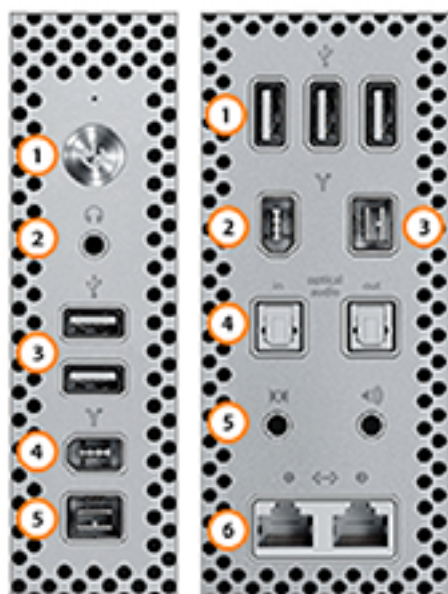

Optical Drive CD/DVD (RW)
ROM (Read Only Memory)

Video/Graphics Card and Display
Some Video cards allow larger or multiple displays

Wireless Air Port (for internet connection)

Wireless Bluetooth
(for wireless connection to keyboard, mouse, PDA, cell phone, etc)

Firewire 800 has a speed of 800 Mbps.

Making Connections

Mac Pro provides 16 ports for connecting network and peripheral devices. That includes five ports right up front: Below the ① Power button, you'll find the ② headphone minijack, ③ USB 2.0, ④ FireWire 400, and ⑤ FireWire 800 ports.

And 11 more in back, including ① USB 2.0, ② FireWire 400, ③ FireWire 800, ④ optical audio in and out, ⑤ analog audio in and out, and ⑥ dual Gigabit Ethernet ports.

Front

Back